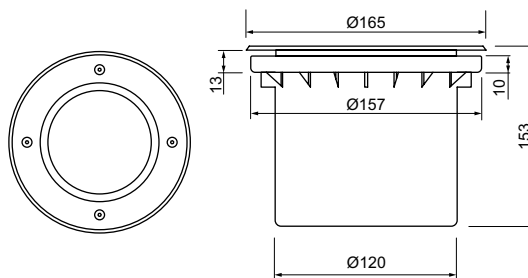

inkl. Einbauhülse, seitlich justierbar
incl. recessed sleeve, laterally adjustable

Anzahl LED	Eingangsspannung	Nennleistung	max. Druckbelastung	Abstrahlwinkel	Farbtemperatur	Lichtstrom	LED-Farbe	Artikelnummer
LED quantity	input voltage	rated power	max. compression load	beam angle	colour temperature	luminous flux	LED colour	item number
3	230Vac	4,7W	1300kg	20°	typ. 3000K	ca. 224lm	warmweiß warm white	554-161-3000

Bodeneinbauleuchte, Abdeckung aus Edelstahl 304 (V2A), 10° schwenkbar, Gummileitung 5000mm
Recessed floor luminaire, cover made of stainless steel 304 (V2A), 10° tiltable, rubber cable 5000mm