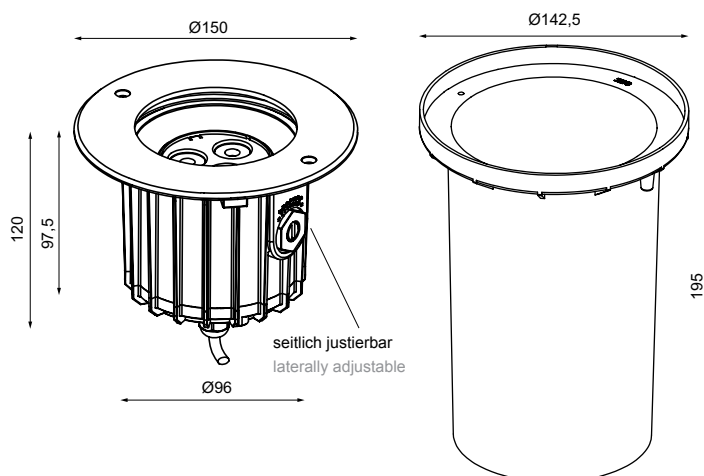

LED-Leuchten Outdoor

Bodeneinbauleuchten

230Vac

Bodeneinbauleuchte, Abdeckung aus Edelstahl 316 (V4A), schwenkbar, Gummileitung 500mm
 Recessed floor luminaire, cover made of stainless steel 316 (V4A), tiltable, rubber cable 500mm