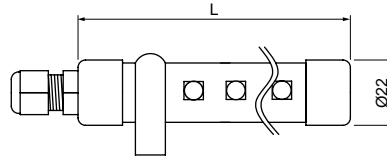

OUTDOOR ACRYLIC SMALL

24Vdc

Profilrohr Ø20mm, transparent, mit SMD-5050 LED, Kabelverschraubung und Befestigungsschelle, Gummileitung 2000mm
Tube Ø20mm, transparent, with SMD-5050 LED, cable entry and clamp, rubber cable 2000mm

CE IP54 III

Eingangsspannung input voltage	Nennleistung rated power	Anzahl LED LED quantity	Abmessungen (ØxHxL) dimensions (ØxHxL)	Farbtemperatur colour temperature	Lichtstrom luminous flux	LED-Farbe LED colour	Artikelnummer item number
24Vdc	7,2W	30	Ø20x31x540mm	typ. 3200K	ca. 360lm	warmweiß warm white	550-861-70
				typ. 6200K	ca. 460lm	kaltweiß cool white	550-861-50
	14,4W	60	Ø20x31x1040mm	typ. 3200K	ca. 720lm	warmweiß warm white	550-862-70
				typ. 6200K	ca. 920lm	kaltweiß cool white	550-862-50

LED-Leuchten
Outdoor