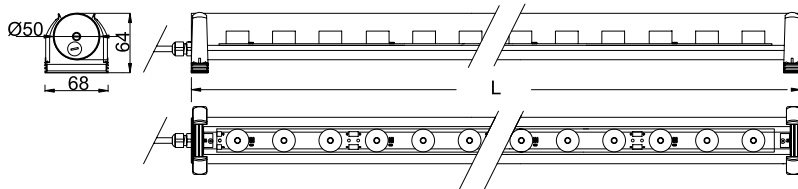

LED-Leuchten Outdoor

OUTDOOR ACRYLIC

12Vdc

Outdoor Wallwasher, Acrylglasrohr Ø50mm, drehbar, mit Gummileitung 5000mm

Outdoor wallwasher, transparent acrylic tube Ø50mm, rotatable, with rubber cable 5000mm