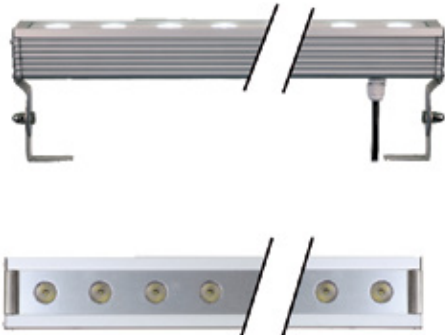

OUTDOOR ALUMINIUM

12Vdc

Outdoor-Wallwasher, eloxiertes Aluminiumgehäuse, schwenkbar, mit Gummileitung 5000mm
Outdoor wallwasher, anodised aluminium housing, tiltable, with rubber cable 5000mm

Anzahl LED LED quantity	Eingangsspannung input voltage	Nennleistung rated power	Abstrahlwinkel beam angle	Länge (L) length (L)	Farbtemperatur colour temperature	Lichtstrom luminous flux	LED-Farbe LED colour	Artikelnummer item number
9	12Vdc	13W	10°	480mm	typ. 3000K	ca. 1260lm	warmweiß warm white	578-762-3000
					typ. 4000K	ca. 1395lm	neutralweiß neutral white	578-762-4000
					typ. 6500K	ca. 1620lm	kaltweiß cool white	578-762-6500
9	12Vdc	13W	30°	480mm	typ. 3000K	ca. 1260lm	warmweiß warm white	578-762-3001
					typ. 4000K	ca. 1395lm	neutralweiß neutral white	578-762-4001
					typ. 6500K	ca. 1620lm	kaltweiß cool white	578-762-6501
18	12Vdc	26W	10°	930mm	typ. 3000K	ca. 2520lm	warmweiß warm white	578-763-3000
					typ. 4000K	ca. 2790lm	neutralweiß neutral white	578-763-4000
					typ. 6500K	ca. 3240lm	kaltweiß cool white	578-763-6500
18	12Vdc	26W	30°	930mm	typ. 3000K	ca. 2520lm	warmweiß warm white	578-763-3001
					typ. 4000K	ca. 2790lm	neutralweiß neutral white	578-763-4001
					typ. 6500K	ca. 3240lm	kaltweiß cool white	578-763-6501
27	12Vdc	39W	10°	1380mm	typ. 3000K	ca. 3780lm	warmweiß warm white	578-764-3000
					typ. 4000K	ca. 4185lm	neutralweiß neutral white	578-764-4000
					typ. 6500K	ca. 4860lm	kaltweiß cool white	578-764-6500
27	12Vdc	39W	30°	1380mm	typ. 3000K	ca. 3780lm	warmweiß warm white	578-764-3001
					typ. 4000K	ca. 4185lm	neutralweiß neutral white	578-764-4001
					typ. 6500K	ca. 4860lm	kaltweiß cool white	578-764-6501

LED-Leuchten Outdoor