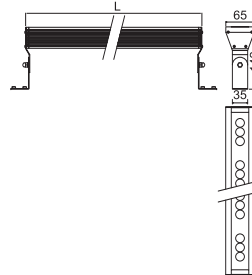

LED floodlight with power-LED, in aluminium-profile, turnable, silver anodized, tiltable, incl. ballast to be connected to 230 V tension, with 5000 mm rubber cable

mit optischer Linse 10° with optical lens 10°