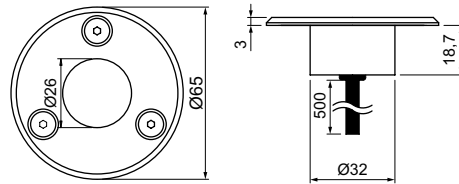

Bodeneinbauleuchten

350mA

Bodeneinbauleuchte Abdeckung aus Edelstahl 304 (V2A), starr, inkl. Anschlussleitung 500mm
Recessed floor luminaire cover made of stainless steel 304 (V2A), non-tiltable, connection cable 500mm

Anzahl LED	Eingangsstrom	Nennleistung	max. Druckbelastung	Farbtemperatur	Lichtstrom	LED-Farbe	Artikelnummer
LED quantity	input current	rated power	max. compression load	colour temperature	luminous flux	LED colour	item number
1	350mA	1,15W	300kg	typ. 3000K	ca. 110lm	warmweiß warm white	578-153-3000
				typ. 4000K	ca. 120lm	neutralweiß neutral white	578-153-4000
				typ. 6500K	ca. 140lm	kaltweiß cool white	578-153-6500

Bodeneinbauleuchten

12Vdc

Bodeneinbauleuchte, RGB, Abdeckung aus Edelstahl 304 (V2A), 10° schwenkbar, 5000mm Gummileitung
Recessed floor luminaire, RGB, cover made of stainless steel 304 (V2A), 10° tiltable, 5000mm rubber cable