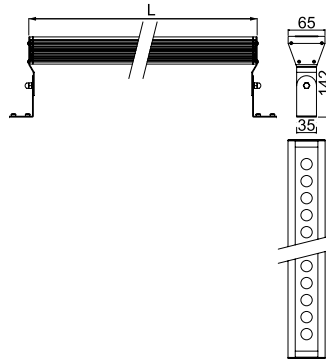

OUTDOOR ALUMINIUM

12Vdc

Outdoor-Wallwasher, eloxiertes Aluminiumgehäuse, schwenkbar, mit Gummileitung 5000mm
Outdoor wallwasher, anodised aluminium housing, tiltable, with rubber cable 5000mm

Anzahl LED LED quantity	Eingangsspannung input voltage	Nennleistung rated power	Abstrahlwinkel beam angle	Länge (L) length (L)	Farbtemperatur colour temperature	Lichtstrom luminous flux	LED-Farbe LED colour	Artikelnummer item number
9	12Vdc	13W	10°	480mm	typ. 3000K	ca. 1260lm	warmweiß warm white	578-762-3000
					typ. 4000K	ca. 1395lm	neutralweiß neutral white	578-762-4000
					typ. 6500K	ca. 1620lm	kaltweiß cool white	578-762-6500
9	12Vdc	13W	30°	480mm	typ. 3000K	ca. 1260lm	warmweiß warm white	578-762-3001
					typ. 4000K	ca. 1395lm	neutralweiß neutral white	578-762-4001
					typ. 6500K	ca. 1620lm	kaltweiß cool white	578-762-6501
18	12Vdc	26W	10°	930mm	typ. 3000K	ca. 2520lm	warmweiß warm white	578-763-3000
					typ. 4000K	ca. 2790lm	neutralweiß neutral white	578-763-4000
					typ. 6500K	ca. 3240lm	kaltweiß cool white	578-763-6500
18	12Vdc	26W	30°	930mm	typ. 3000K	ca. 2520lm	warmweiß warm white	578-763-3001
					typ. 4000K	ca. 2790lm	neutralweiß neutral white	578-763-4001
					typ. 6500K	ca. 3240lm	kaltweiß cool white	578-763-6501
27	12Vdc	39W	10°	1380mm	typ. 3000K	ca. 3780lm	warmweiß warm white	578-764-3000
					typ. 4000K	ca. 4185lm	neutralweiß neutral white	578-764-4000
					typ. 6500K	ca. 4860lm	kaltweiß cool white	578-764-6500
27	12Vdc	39W	30°	1380mm	typ. 3000K	ca. 3780lm	warmweiß warm white	578-764-3001
					typ. 4000K	ca. 4185lm	neutralweiß neutral white	578-764-4001
					typ. 6500K	ca. 4860lm	kaltweiß cool white	578-764-6501

LED-Leuchten Outdoor