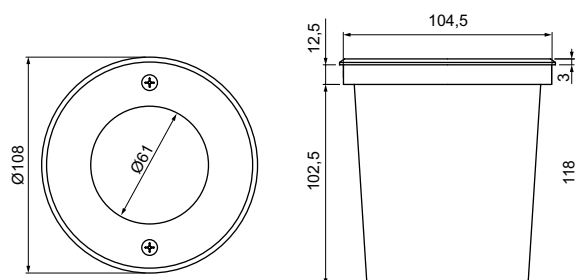

LED-Leuchten Outdoor

Bodeneinbauleuchten

12Vdc

Bodeneinbauleuchte, Abdeckung aus Edelstahl 304 (V2A), Gummileitung 1000mm
Recessed floor luminaire, cover made of stainless steel 304 (V2A), rubber cable 1000mm