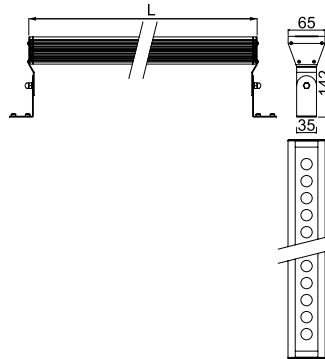

OUTDOOR ALUMINIUM

12Vdc

Outdoor-Wallwasher, eloxiertes Aluminiumgehäuse, schwenkbar, mit Gummileitung 5000mm
Outdoor wallwasher, anodised aluminium housing, tiltable, with rubber cable 5000mm

Anzahl LED LED quantity	Eingangsspannung input voltage	Nennleistung rated power	Abstrahlwinkel beam angle	Länge (L) length (L)	Farbtemperatur colour temperature	Lichtstrom luminous flux	LED-Farbe LED colour	Artikelnummer item number
9	12Vdc	13W	10°	480mm	typ. 3000K	ca. 1260lm	warmweiß warm white	578-762-3000
					typ. 4000K	ca. 1395lm	neutralweiß neutral white	578-762-4000
					typ. 6500K	ca. 1620lm	kaltweiß cool white	578-762-6500
9	12Vdc	13W	30°	480mm	typ. 3000K	ca. 1260lm	warmweiß warm white	578-762-3001
					typ. 4000K	ca. 1395lm	neutralweiß neutral white	578-762-4001
					typ. 6500K	ca. 1620lm	kaltweiß cool white	578-762-6501
18	12Vdc	26W	10°	930mm	typ. 3000K	ca. 2520lm	warmweiß warm white	578-763-3000
					typ. 4000K	ca. 2790lm	neutralweiß neutral white	578-763-4000
					typ. 6500K	ca. 3240lm	kaltweiß cool white	578-763-6500
18	12Vdc	26W	30°	930mm	typ. 3000K	ca. 2520lm	warmweiß warm white	578-763-3001
					typ. 4000K	ca. 2790lm	neutralweiß neutral white	578-763-4001
					typ. 6500K	ca. 3240lm	kaltweiß cool white	578-763-6501
27	12Vdc	39W	10°	1380mm	typ. 3000K	ca. 3780lm	warmweiß warm white	578-764-3000
					typ. 4000K	ca. 4185lm	neutralweiß neutral white	578-764-4000
					typ. 6500K	ca. 4860lm	kaltweiß cool white	578-764-6500
27	12Vdc	39W	30°	1380mm	typ. 3000K	ca. 3780lm	warmweiß warm white	578-764-3001
					typ. 4000K	ca. 4185lm	neutralweiß neutral white	578-764-4001
					typ. 6500K	ca. 4860lm	kaltweiß cool white	578-764-6501

LED-Leuchten Outdoor