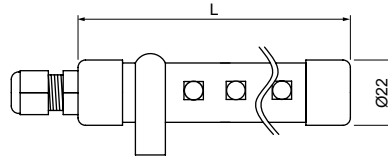

OUTDOOR ACRYLIC SMALL

24Vdc

Profilrohr Ø20mm, transparent, mit SMD-5050 LED, Kabelverschraubung und Befestigungsschelle, Gummileitung 2000mm
Tube Ø20mm, transparent, with SMD-5050 LED, cable entry and clamp, rubber cable 2000mm

Eingangsspannung input voltage	Nennleistung rated power	Anzahl LED LED quantity	Abmessungen (ØxHxL) dimensions (ØxHxL)	Farbtemperatur colour temperature	Lichtstrom luminous flux	LED-Farbe LED colour	Artikelnummer item number
24Vdc	7,2W	30	Ø20x31x540mm	typ. 3200K	ca. 360lm	warmweiß warm white	550-861-70
				typ. 6200K	ca. 460lm	kaltweiß cool white	550-861-50
	14,4W	60	Ø20x31x1040mm	typ. 3200K	ca. 720lm	warmweiß warm white	550-862-70
				typ. 6200K	ca. 920lm	kaltweiß cool white	550-862-50

LED-Leuchten
Outdoor